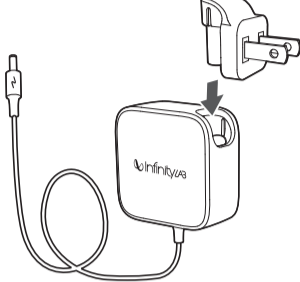

INSTANTSTATION WIRELESS STAND

QUICK START GUIDE

WHAT'S IN THE BOX

* Exchangeable plug (type and quantity vary by regions)
** Adapter ILADPT33W
Only EU plug is approved and suitable for use in Singapore

CHANGE PLUG

POWER ON

WIRELESS CHARGING

CHARGE YOUR DEVICES

| | |
|--|---|
| <p>EN</p> <p>Model:</p> <p>Operating temperature:</p> <p>DC Input:</p> <p>Wireless out:</p> <p>USB-A out:</p> <p>USB-C out*:</p> <p>Total output power:</p> <p>RF Frequency Range:</p> <p>RF Field Strength:</p> <p>Dimensions (adapter not included) (W x H x D):</p> <p>Weight (adapter not included):</p> <p>* Recommend to use shielded cable.</p> | <p>ILINSSTAND (Wireless Charging Station)</p> <p>0°C ~ 35°C</p> <p>21.0 V ~ 2.14 A</p> <p>5 W, 7.5 W, 10 W, 15 W</p> <p>5 V ~ 3 A</p> <p>5 V ~ 3 A, 9 V ~ 3 A, 12 V ~ 2.5 A, 15 V ~ 2 A, 20 V ~ 1.5 A</p> <p>33 W Max.</p> <p>126.5 kHz - 129 kHz</p> <p>-4.59 dBuAm @10m</p> <p>71 mm x 101 mm x 100 mm / 2.8" x 4.0" x 3.9"</p> <p>175 g / 0.39 lbs</p> |
|--|---|