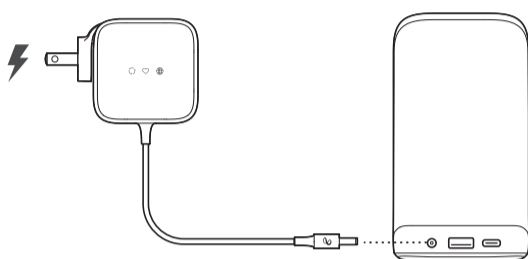

INSTANTSTATION WIRELESS STAND

QUICK START GUIDE

WHAT'S IN THE BOX

* Exchangeable plug (type and quantity vary by regions)
** Adapter ILADPT33W
Only EU plug is approved and suitable for use in Singapore

CHANGE PLUG

POWER ON

WIRELESS CHARGING

CHARGE YOUR DEVICES

| | |
|--|---|
| <p>EN</p> <p>Model:</p> <p>Operating temperature:</p> <p>DC Input:</p> <p>Wireless out:</p> <p>USB-A out:</p> <p>USB-C out*:</p> <p>Total output power:</p> <p>RF Frequency Range:</p> <p>RF Field Strength:</p> <p>Dimensions (adapter not included) (W x H x D):</p> <p>Weight (adapter not included):</p> <p>* Recommend to use shielded cable.</p> | <p>ILINSSTAND (Wireless Charging Station)</p> <p>0°C ~ 35°C</p> <p>21.0 V ~ 2.14 A</p> <p>5 W, 7.5 W, 10 W, 15 W</p> <p>5 V ~ 3 A</p> <p>5 V ~ 3 A, 9 V ~ 3 A, 12 V ~ 2.5 A, 15 V ~ 2 A, 20 V ~ 1.5 A</p> <p>33 W Max.</p> <p>126.5 kHz - 129 kHz</p> <p>-4.59 dBuAm @10m</p> <p>71 mm x 101 mm x 100 mm / 2.8" x 4.0" x 3.9"</p> <p>175 g / 0.39 lbs</p> |
|--|---|