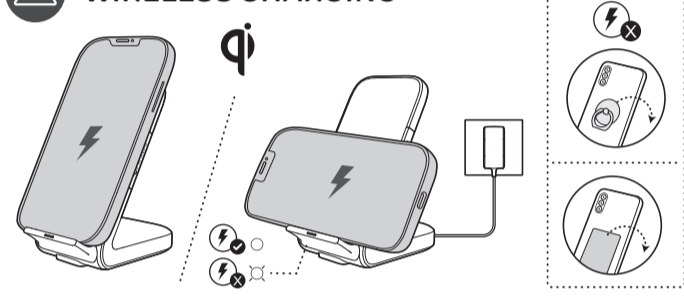

INSTANTSTATION WIRELESS STAND

QUICK START GUIDE

WHAT'S IN THE BOX

* Exchangeable plug (type and quantity vary by regions)
** Adapter ILADPT33W
Only EU plug is approved and suitable for use in Singapore

CHANGE PLUG

POWER ON

WIRELESS CHARGING

CHARGE YOUR DEVICES

| | |
|--|---|
| <p>EN</p> <p>Model:</p> <p>Operating temperature:</p> <p>DC Input:</p> <p>Wireless out:</p> <p>USB-A out:</p> <p>USB-C out*:</p> <p>Total output power:</p> <p>RF Frequency Range:</p> <p>RF Field Strength:</p> <p>Dimensions (adapter not included) (W x H x D):</p> <p>Weight (adapter not included):</p> <p>* Recommend to use shielded cable.</p> | <p>ILINSSTAND (Wireless Charging Station)</p> <p>0°C ~ 35°C</p> <p>21.0 V ~ 2.14 A</p> <p>5 W, 7.5 W, 10 W, 15 W</p> <p>5 V ~ 3 A</p> <p>5 V ~ 3 A, 9 V ~ 3 A, 12 V ~ 2.5 A, 15 V ~ 2 A, 20 V ~ 1.5 A</p> <p>33 W Max.</p> <p>126.5 kHz - 129 kHz</p> <p>-4.59 dBuAm @10m</p> <p>71 mm x 101 mm x 100 mm / 2.8" x 4.0" x 3.9"</p> <p>175 g / 0.39 lbs</p> |
|--|---|