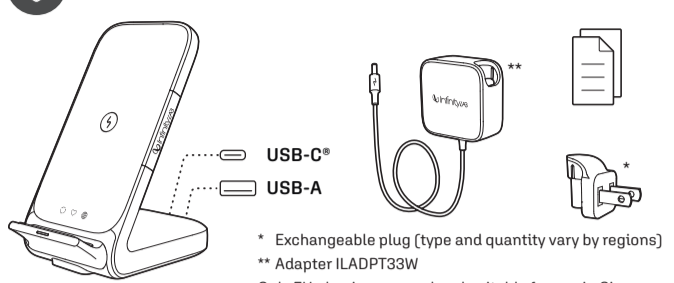

INSTANTSTATION WIRELESS STAND

QUICK START GUIDE

WHAT'S IN THE BOX

* Exchangeable plug (type and quantity vary by regions)
** Adapter ILADPT33W
Only EU plug is approved and suitable for use in Singapore

CHANGE PLUG

POWER ON

WIRELESS CHARGING

CHARGE YOUR DEVICES

| | |
|--|---|
| <p>EN</p> <p>Model:</p> <p>Operating temperature:</p> <p>DC Input:</p> <p>Wireless out:</p> <p>USB-A out:</p> <p>USB-C out*:</p> <p>Total output power:</p> <p>RF Frequency Range:</p> <p>RF Field Strength:</p> <p>Dimensions (adapter not included) (W x H x D):</p> <p>Weight (adapter not included):</p> <p>* Recommend to use shielded cable.</p> | <p>ILINSSTAND (Wireless Charging Station)</p> <p>0°C ~ 35°C</p> <p>21.0 V ~ 2.14 A</p> <p>5 W, 7.5 W, 10 W, 15 W</p> <p>5 V ~ 3 A</p> <p>5 V ~ 3 A, 9 V ~ 3 A, 12 V ~ 2.5 A, 15 V ~ 2 A, 20 V ~ 1.5 A</p> <p>33 W Max.</p> <p>126.5 kHz - 129 kHz</p> <p>-4.59 dBuAm @10m</p> <p>71 mm x 101 mm x 100 mm / 2.8" x 4.0" x 3.9"</p> <p>175 g / 0.39 lbs</p> |
|--|---|