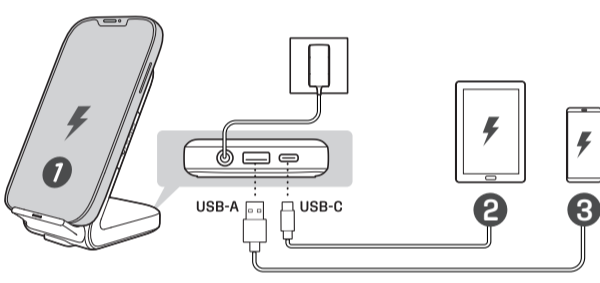

INSTANTSTATION WIRELESS STAND

QUICK START GUIDE

WHAT'S IN THE BOX

* Exchangeable plug (type and quantity vary by regions)
** Adapter ILADPT33W
Only EU plug is approved and suitable for use in Singapore

CHANGE PLUG

POWER ON

WIRELESS CHARGING

CHARGE YOUR DEVICES

| | |
|--|---|
| <p>EN</p> <p>Model:</p> <p>Operating temperature:</p> <p>DC Input:</p> <p>Wireless out:</p> <p>USB-A out:</p> <p>USB-C out*:</p> <p>Total output power:</p> <p>RF Frequency Range:</p> <p>RF Field Strength:</p> <p>Dimensions (adapter not included) (W x H x D):</p> <p>Weight (adapter not included):</p> <p>* Recommend to use shielded cable.</p> | <p>ILINSSTAND (Wireless Charging Station)</p> <p>0°C ~ 35°C</p> <p>21.0 V ~ 2.14 A</p> <p>5 W, 7.5 W, 10 W, 15 W</p> <p>5 V ~ 3 A</p> <p>5 V ~ 3 A, 9 V ~ 3 A, 12 V ~ 2.5 A, 15 V ~ 2 A, 20 V ~ 1.5 A</p> <p>33 W Max.</p> <p>126.5 kHz - 129 kHz</p> <p>-4.59 dBuAm @10m</p> <p>71 mm x 101 mm x 100 mm / 2.8" x 4.0" x 3.9"</p> <p>175 g / 0.39 lbs</p> |
|--|---|